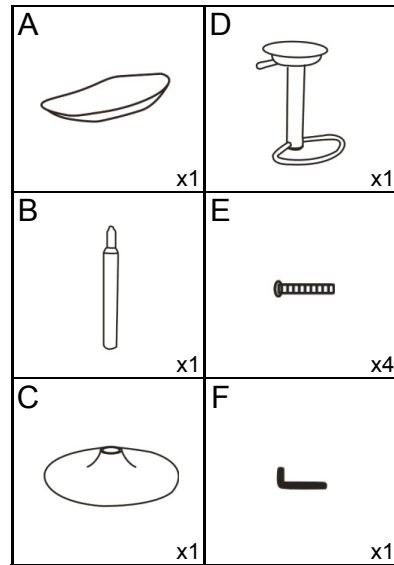

BOLERO

HZ894: Enzo Camel PU Bar Stool Assembly Instructions

Packed parts

Manual size: A4 folded into A5

Note: Before assembly, carefully remove all packaging and ensure all parts are present.

Please ensure all parts are fixed tight before first use and periodically check and tighten assembly.