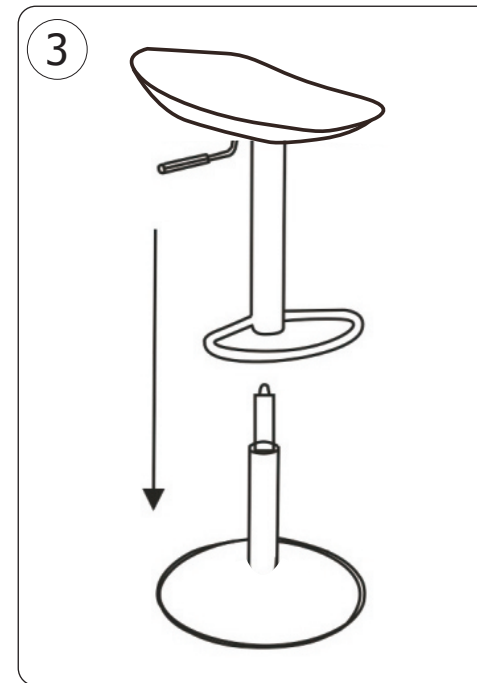

BOLERO

HZ894: Enzo Camel PU Bar Stool Assembly Instructions

Packed parts

Manual size: A4 folded into A5

Note: Before assembly, carefully remove all packaging and ensure all parts are present.

Please ensure all parts are fixed tight before first use and periodically check and tighten assembly.