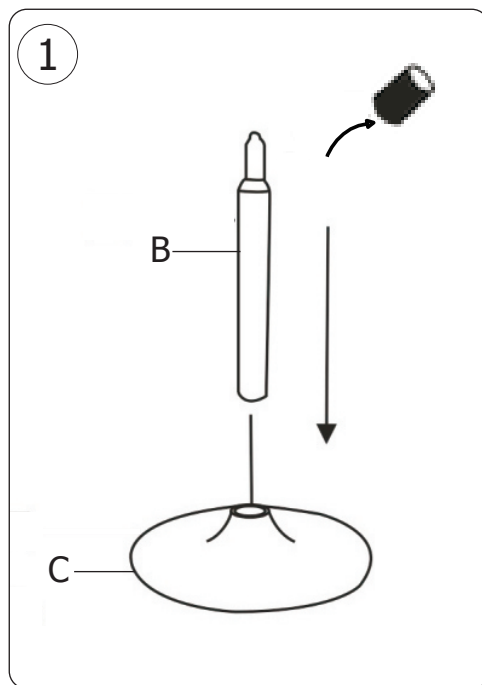

BOLERO

HZ894: Enzo Camel PU Bar Stool Assembly Instructions

Packed parts

Manual size: A4 folded into A5

Note: Before assembly, carefully remove all packaging and ensure all parts are present.

Please ensure all parts are fixed tight before first use and periodically check and tighten assembly.