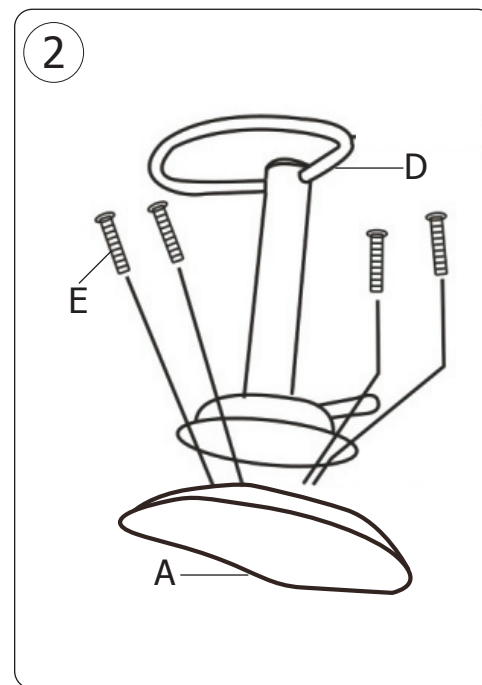

BOLERO

HZ894: Enzo Camel PU Bar Stool Assembly Instructions

Packed parts

Manual size: A4 folded into A5

Note: Before assembly, carefully remove all packaging and ensure all parts are present.

Please ensure all parts are fixed tight before first use and periodically check and tighten assembly.