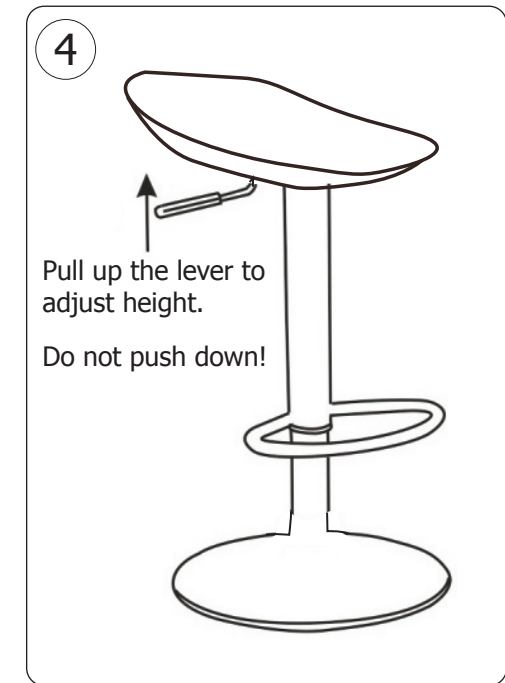

BOLERO

HZ894: Enzo Camel PU Bar Stool Assembly Instructions

Packed parts

Manual size: A4 folded into A5

Note: Before assembly, carefully remove all packaging and ensure all parts are present.

Please ensure all parts are fixed tight before first use and periodically check and tighten assembly.