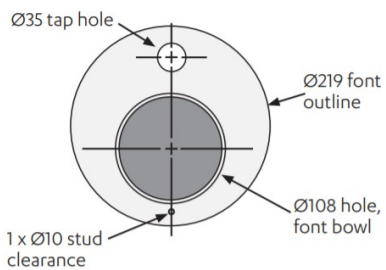

Integrated font