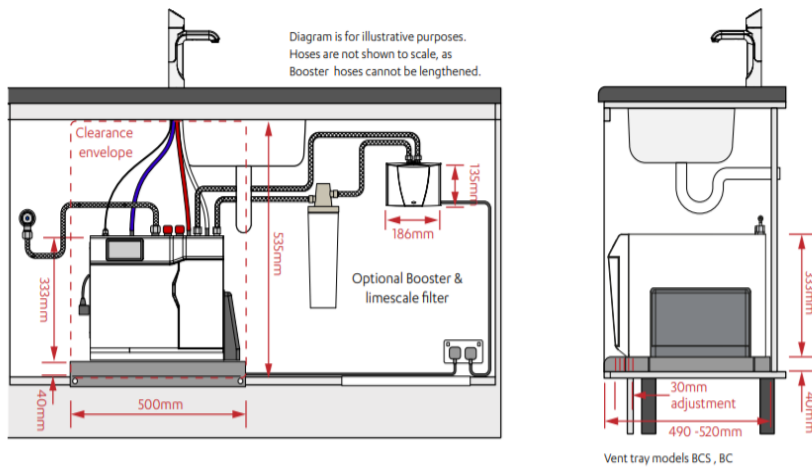

Plumbing

Wholesome water inlet supply required	Cold Feed
Supply pressure range	1.7bar - 5bar
Supply connection (hot & cold)	1 x isolated 1/2" BSP BSP fitting (flexible supply hoses included)
Installation	Must comply with current water supply regulations

Tap design

Style	HydroTap Classic Plus
Finish	Bright Chrome
Installation hole cut size	35mm
Rotation	Fixed
Disability options	No
Country of Origin	Australia

Command centre

Factory temperature boiling	98°C
Factory temperature chilled	6-10°C
Filtration	0.2 Micron Filter Cartridge
Flow rate	4 l/min
Wholesome water supply requirements	Cold Feed
Refrigerant	R290
Tank material	Stainless Steel
Country of origin	Australia

Tap installation

Classic Plus

Classic Plus + extension

Integrated font

Raised Font

Classic Plus on Raised font

Classic Plus on Classic font

Under-counter unit installation

Clearance space required
for under counter unit

VENT TRAY

Accessories

Visit specify.zipwater.co.uk to find out more information about Zip HydroTap Classic Plus Accessories

Image	SKU	Title
	95258UK	Bright chrome G5 raised font kit
	91295	CO2 Replacement cylinders 2 x 1.2kg
	FL500 KIT	Limescale prevention filter kit 3,750 litres
	FL1000 KIT	Limescale prevention filter kit 7,000 litres
	FL1500 KIT	Limescale prevention filter kit 10,000 litres
	FL2000 KIT	Limescale prevention filter kit 16,500 litres