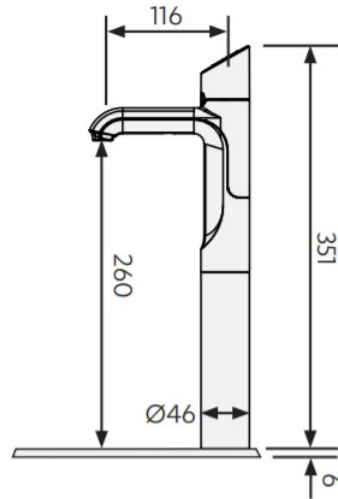

Classic Plus on Classic font