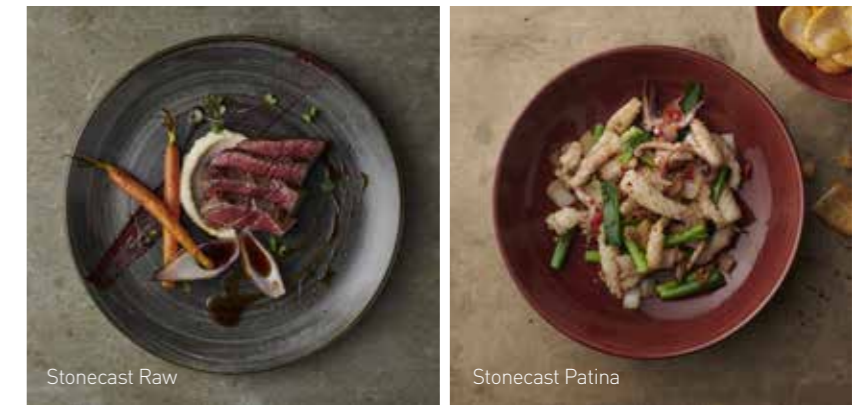

Industrial

The industrial look continues to be a key trend in hospitality interior design, with dark tones, metallics and unfinished surfaces.

Industrial colours in large open spaces create a raw, urban aesthetic. Complement this design trend with black tableware in Stonecast Raw and Patina Iron Black, or warm metallic shades such as Patina Rust Red and Vintage Copper.