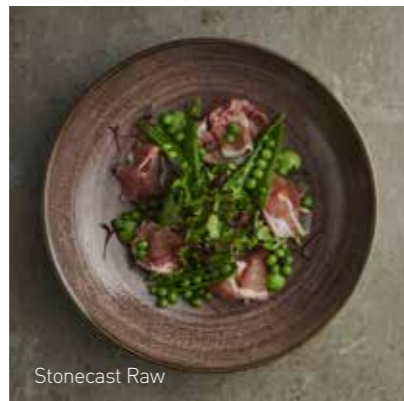

Retro Chic

The revival of mid century modern remains a constant in hospitality interiors, with its juxtaposition of geometrical and organic shapes combined with retro colour contrasts.

The warm shades of Stonecast Mustard Seed, Patina Vintage Copper and Raw Brown mix perfectly with the cooler tones of Blueberry and Patina Rustic Teal to create a modernist look.