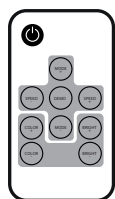

Securit®

Included

Remote control