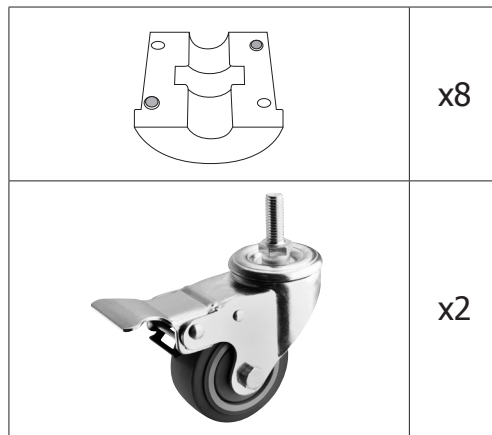

VOGUE

HC847 Vogue Castors for Vogue St/St Tables (Pack 4)

Assembly Instructions

 **SWL (Safe Working Load) with the Castors Installed: 100Kgs**

UK		Fourth Way, Avonmouth, Bristol, BS11 8TB United Kingdom
Eire	+44 (0)845 146 2887	Unit 9003, Blarney Business Park, Blarney, Co. Cork, Ireland
NL	040 - 2628080	
FR	01 60 34 28 80	