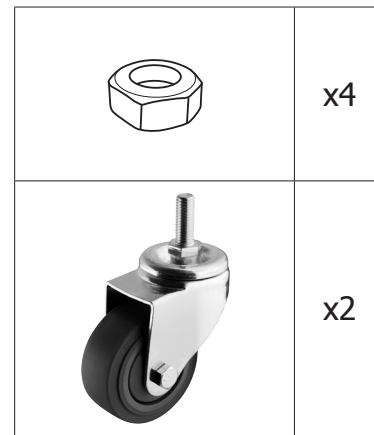

VOGUE

HC847 Vogue Castors for Vogue St/St Tables (Pack 4)

Assembly Instructions

 **SWL (Safe Working Load) with the Castors Installed: 100Kgs**

UK		Fourth Way, Avonmouth, Bristol, BS11 8TB United Kingdom
Eire	+44 (0)845 146 2887	Unit 9003, Blarney Business Park, Blarney, Co. Cork, Ireland
NL	040 - 2628080	
FR	01 60 34 28 80	